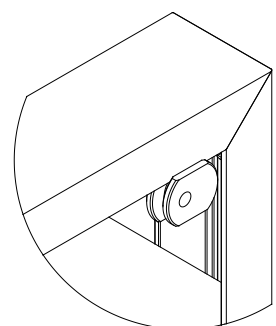

- Customise and enhance the visual appearance and acoustic ambience in any space
- The wall panel is delivered in one piece and is quick and easy to install using eccentric screws and installation key

MINERAL Wallcoustic Line

Individual

Characteristics	Detailed information						
Thickness (mm)	43						
Dimensions (mm)	1200 x 600 1200 x 1200 1800 x 1200 2400 x 1200 Additional sizes on request						
System	Eccentric bracket						
Weight	9.4 kg/m ²						
Colour & design	<p>Frame: Anodised Aluminium, White, Colours</p> <p> Vario Design Colours</p> <div style="display: flex; justify-content: space-around; align-items: center;"> <div style="text-align: center;"> White </div> <div style="text-align: center;"> Granite </div> <div style="text-align: center;"> Steel </div> <div style="text-align: center;"> Green Marble </div> <div style="text-align: center;"> Copper </div> <div style="text-align: center;"> Oak </div> <div style="text-align: center;"> Brass </div> <div style="text-align: center;"> Sandstone </div> <div style="text-align: center;"> Concrete </div> </div> <p>Motif: Custom Graphic Print</p>						
Sound absorption	EN ISO 354						
	Frequency f (Hz)	125	250	500	1000	2000	4000
	Equivalent Absorption Area Aobj*						
	Rectangle: 1200 x 600mm	0.20	0.60	1.00	0.90	0.80	0.90
	Square: 1200 x 1200mm	0.50	1.10	1.60	1.50	1.50	1.50
Rectangle: 1800 x 1200mm	0.60	1.90	2.50	2.40	2.20	2.40	
Rectangle: 2400 x 1200mm	1.10	2.20	3.10	3.10	3.00	3.10	
*Values shown are the average of the 3 one third octave band values							
Fire reaction	Euroclass A2-s1,d0 as per EN 13501-1						
Light reflectance	Up to 88%						
Humidity resistance	90%						
Cleanability/ Sustainability	 <small>BIOBOLLE WOLLE EC 12722008 Annex G</small>						