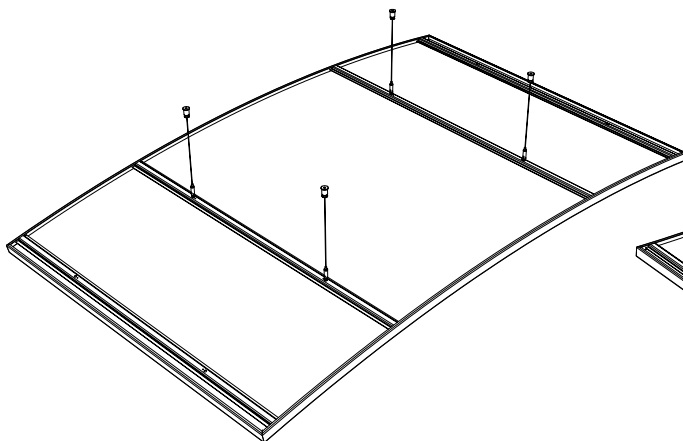

KNAUF

Floating Canopy Systems

MINERAL **Sonic Line Arc** *Individual*

© Rolf Nachbar

Create unique, elegant designs with an array of MINERAL Sonic Line Arc concave and convex canopies

- Play with custom colours to create exciting contrasting effects
- MINERAL Sonic Line Arc allows you express your creativity and accentuate an area using new spatial effects

Build on us.

MINERAL Sonic Line Arc

Individual

Characteristics	Detailed information						
Edge details 	MINERAL Sonic Line Arc Concave 	MINERAL Sonic Line Arc Convex 					
Thickness (mm) 	35						
Dimensions (mm) 	1910 x 1180						
System 	Wire Hanger						
Weight 	16.0 kg/pc						
Colour & design 	 <div style="display: flex; justify-content: space-around; align-items: flex-end;"> <div style="text-align: center;"> White</div> <div style="text-align: center;"> Granite</div> <div style="text-align: center;"> Steel</div> <div style="text-align: center;"> Green Marble</div> <div style="text-align: center;"> Copper</div> <div style="text-align: center;"> Oak</div> <div style="text-align: center;"> Brass</div> <div style="text-align: center;"> Sandstone</div> <div style="text-align: center;"> Concrete</div> </div>						
Sound absorption 	EN ISO 354						
	Frequency f (Hz)	125	250	500	1000	2000	4000
	Equivalent Absorption Area Aobj* Square: 1180 x 1180mm / Suspension height 190mm	0.40	1.60	2.40	2.70	3.20	3.40
*Values shown are the average of the 3 one third octave band values							
Fire reaction 	Euroclass A2-s1,d0 as per EN 13501-1						
Light reflectance 	Up to 88%						
Humidity resistance 	90%						
Cleanability/ Sustainability  							

MINERAL Sonic Line Arc Concave

MINERAL Sonic Line Arc Convex

Ceiling rafts are delivered in one piece making them quick and easy to install. Flexible design and adjustable to various heights using steel cables.