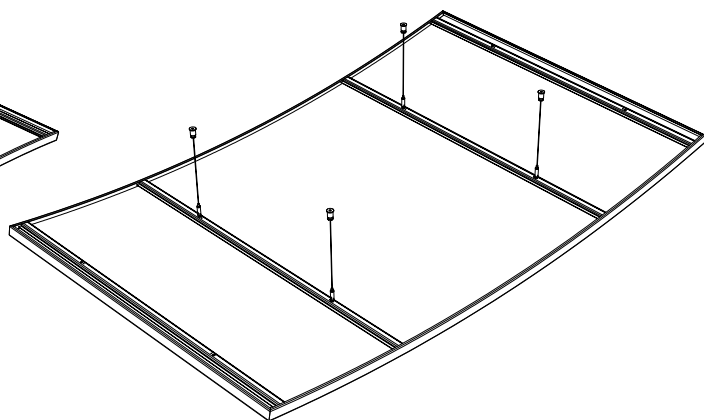

Build on us.

MINERAL Sonic Line Arc

Individual

Characteristics	Detailed information						
Edge details 	MINERAL Sonic Line Arc Concave 	MINERAL Sonic Line Arc Convex 					
Thickness (mm) 	35						
Dimensions (mm) 	1910 x 1180						
System 	Wire Hanger						
Weight 	16.0 kg/pc						
Colour & design 	 <div style="display: flex; justify-content: space-around; align-items: flex-end;"> <div style="text-align: center;"> White</div> <div style="text-align: center;"> Granite</div> <div style="text-align: center;"> Steel</div> <div style="text-align: center;"> Green Marble</div> <div style="text-align: center;"> Copper</div> <div style="text-align: center;"> Oak</div> <div style="text-align: center;"> Brass</div> <div style="text-align: center;"> Sandstone</div> <div style="text-align: center;"> Concrete</div> </div>						
Sound absorption 	EN ISO 354						
	Frequency f (Hz)	125	250	500	1000	2000	4000
	Equivalent Absorption Area Aobj* Square: 1180 x 1180mm / Suspension height 190mm	0.40	1.60	2.40	2.70	3.20	3.40
*Values shown are the average of the 3 one third octave band values							
Fire reaction 	Euroclass A2-s1,d0 as per EN 13501-1						
Light reflectance 	Up to 88%						
Humidity resistance 	90%						
Cleanability/ Sustainability  							

MINERAL Sonic Line Arc Concave

MINERAL Sonic Line Arc Convex

Ceiling rafts are delivered in one piece making them quick and easy to install. Flexible design and adjustable to various heights using steel cables.