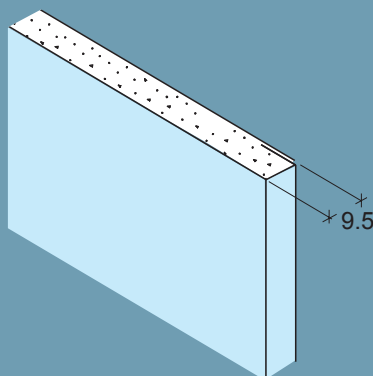

Square long edge

Cut short edge

Clima Board

9 mm EH-3

Board type **EH**
Edge **3**

Sheet no: 15-11.33.3
Page: 1/1

02/2016

Product data

Properties		Value	Unit
Measures	Name of identification	13	mm
	Thickness	12.5	mm
	Width	*	mm
	Length	*	mm
	Weight	9.2	kg/m ²
Tolerances	Density	736	kg/m ³
	Thickness	±0,5	mm
	Width	+0/-4	mm
	Length	+0/-4	mm
	Weight	± 4	%
Strengths	Long edge, parallelism	0	mm
	Short edge, squareness	2.5	mm/m width
	Flexural strength longitudinal	6.2	MPa
	Flexural strength transverse	2.4	MPa
	Shear strength per fastener	500	N
Thermal	λ-value	0.25	W/m•K
	Max. exposure, 5-10 min	≤ 120	°C
	Max. exposure, permanent	≤ 50	°C
Moisture	Z - value	0.64	GPa•s•m ² /kg
	Water vapour resistance factor	10	
	Linear expansion at 45-90% variation in RF	0.04	%
Fire	Reaction on fire	A2-s1,d0 (B1)	
	Covering class	K ₁ 10	
Standard	Declared type after EN 520	A	

* please see our product directory

Product description

Glass fibre reinforced, impregnated and wind-resistant plasterboard type EH-3
The board is supplied with square long edge no 3 and cut short edges.