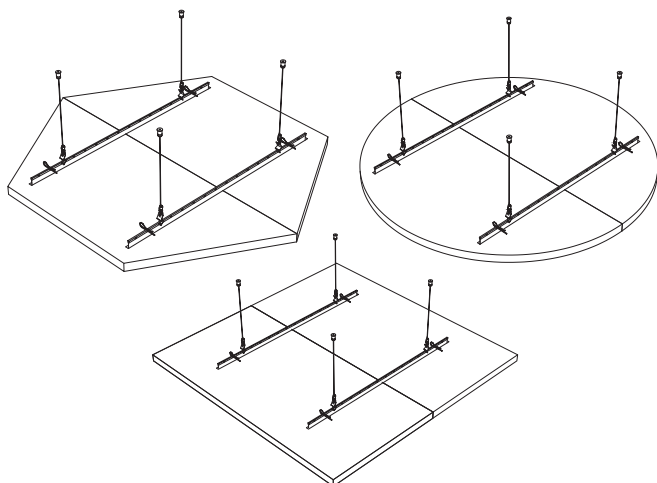

Surface		HERADESIGN® Superfine										
Thickness (mm)		35										
Dimensions (mm)		HERADESIGN® Sonic Element Circle: Ø 1200mm HERADESIGN® Sonic Element Square: 1200 x 1200mm HERADESIGN® Sonic Element Hexagon: 1200 x 1040mm										
System		Canopy kit includes substructure and suspension hangers Simple and quick installation with four cable hangers Cable length 1000mm U-Profile grouping system option										
Weight		HERADESIGN® Sonic Element Circle: 19.4 kg/pc HERADESIGN® Sonic Element Square: 24.8 kg/pc HERADESIGN® Sonic Element Hexagon: 16.2 kg/pc										
Colours		Standard colours	Vario Design colours									
		  White Similar to RAL 9010	 Beige Natural tone 13	 Granite	 Steel	 Green Marble	 Copper	 Oak	 Brass	 Sandstone	 Concrete	
		• Other colours from popular RAL and NCS colour systems are available. • Deviations in colour and visual appearance may occur due to the rough fibre and panel surface.										
Sound absorption		<table border="1"> <thead> <tr> <th rowspan="2">Ceiling canopy [mm]</th> <th rowspan="2">TCH [mm]</th> <th colspan="6">Equivalent absorption area A_{obj} [m²]</th> </tr> <tr> <th colspan="6">Frequency [Hz], α_s</th> </tr> <tr> <th></th> <th></th> <th>125</th> <th>250</th> <th>500</th> <th>1000</th> <th>2000</th> <th>4000</th> </tr> </thead> <tbody> <tr> <td>HERADESIGN® Sonic Element Circle</td> <td>200</td> <td>0.20</td> <td>0.60</td> <td>0.90</td> <td>0.70</td> <td>1.10</td> <td>1.40</td> </tr> <tr> <td>HERADESIGN® Sonic Element Square</td> <td>200</td> <td>0.10</td> <td>0.70</td> <td>1.10</td> <td>0.90</td> <td>1.40</td> <td>1.70</td> </tr> <tr> <td>HERADESIGN® Sonic Element Hexagon</td> <td>200</td> <td>0.10</td> <td>0.50</td> <td>0.70</td> <td>0.70</td> <td>1.00</td> <td>1.20</td> </tr> </tbody> </table>							 TCH* * Total construction height			
Fire reaction		Euroclass B-s1,d0 according EN 13501-1										
Humidity resistance		Not suitable for use in indoor swimming pool or spa areas										
Cleanability												
Sustainability												

[Previous page] HERADESIGN® Sonic Element (© Knauf Ceiling Solutions)

vd Options with this icon are available from our **Vario Design** range. Some combinations of colours and/or perforations are not available for every product. Products may vary from country to country. Please contact your local sales representative. For further information and legal notice, please visit our website. knaufceilingsolutions.com