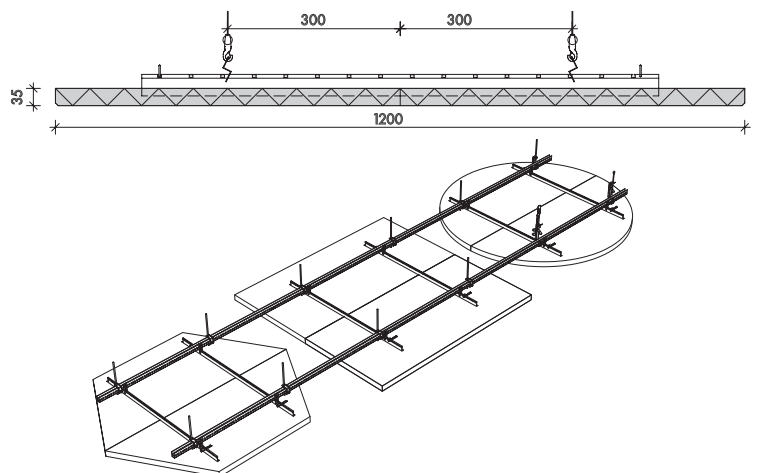

Floating Canopy Systems
HERADESIGN® Sonic Element
 Individual / Grouped

Surface		HERADESIGN® Superfine																																																					
Thickness (mm)		35																																																					
Dimensions (mm)		HERADESIGN® Sonic Element Circle: Ø 1200mm HERADESIGN® Sonic Element Square: 1200 x 1200mm HERADESIGN® Sonic Element Hexagon: 1200 x 1040mm																																																					
System		Canopy kit includes substructure and suspension hangers Simple and quick installation with four cable hangers Cable length 1000mm U-Profile grouping system option																																																					
Weight		HERADESIGN® Sonic Element Circle: 19.4 kg/pc HERADESIGN® Sonic Element Square: 24.8 kg/pc HERADESIGN® Sonic Element Hexagon: 16.2 kg/pc																																																					
Colours		Standard colours	Vario Design colours																																																				
		 White Similar to RAL 9010	 Beige Natural tone 13	 Granite	 Steel	 Green Marble	 Copper	 Oak	 Brass	 Sandstone	 Concrete																																												
		<ul style="list-style-type: none"> • Other colours from popular RAL and NCS colour systems are available. • Deviations in colour and visual appearance may occur due to the rough fibre and panel surface. 																																																					
Sound absorption		<table border="1"> <thead> <tr> <th rowspan="2">Ceiling canopy [mm]</th> <th rowspan="2">TCH [mm]</th> <th colspan="6">Equivalent absorption area A_{obj} [m²]</th> </tr> <tr> <th colspan="6">Frequency [Hz], α_s</th> </tr> <tr> <th></th> <th></th> <th>125</th> <th>250</th> <th>500</th> <th>1000</th> <th>2000</th> <th>4000</th> </tr> </thead> <tbody> <tr> <td>HERADESIGN® Sonic Element Circle</td> <td>200</td> <td>0.20</td> <td>0.60</td> <td>0.90</td> <td>0.70</td> <td>1.10</td> <td>1.40</td> </tr> <tr> <td>HERADESIGN® Sonic Element Square</td> <td>200</td> <td>0.10</td> <td>0.70</td> <td>1.10</td> <td>0.90</td> <td>1.40</td> <td>1.70</td> </tr> <tr> <td>HERADESIGN® Sonic Element Hexagon</td> <td>200</td> <td>0.10</td> <td>0.50</td> <td>0.70</td> <td>0.70</td> <td>1.00</td> <td>1.20</td> </tr> </tbody> </table>							Ceiling canopy [mm]	TCH [mm]	Equivalent absorption area A _{obj} [m ²]						Frequency [Hz], α _s								125	250	500	1000	2000	4000	HERADESIGN® Sonic Element Circle	200	0.20	0.60	0.90	0.70	1.10	1.40	HERADESIGN® Sonic Element Square	200	0.10	0.70	1.10	0.90	1.40	1.70	HERADESIGN® Sonic Element Hexagon	200	0.10	0.50	0.70	0.70	1.00	1.20	 TCH* * Total construction height
Ceiling canopy [mm]	TCH [mm]	Equivalent absorption area A _{obj} [m ²]																																																					
		Frequency [Hz], α _s																																																					
		125	250	500	1000	2000	4000																																																
HERADESIGN® Sonic Element Circle	200	0.20	0.60	0.90	0.70	1.10	1.40																																																
HERADESIGN® Sonic Element Square	200	0.10	0.70	1.10	0.90	1.40	1.70																																																
HERADESIGN® Sonic Element Hexagon	200	0.10	0.50	0.70	0.70	1.00	1.20																																																
Fire reaction		Euroclass B-s1,d0 according EN 13501-1																																																					
Humidity resistance		Not suitable for use in indoor swimming pool or spa areas																																																					
Cleanability																																																							
Sustainability																																																							