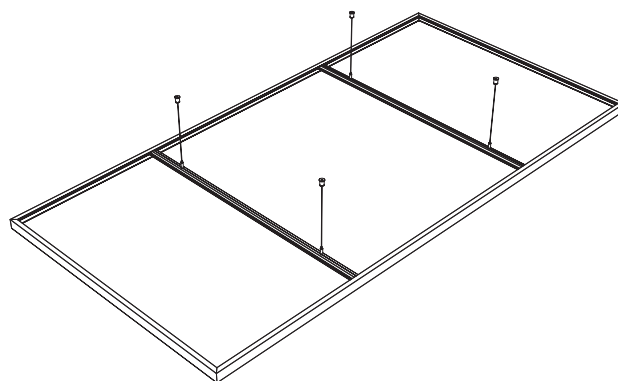

Floating Canopy Systems
MINERAL Sonic Line
Individual

Thickness (mm)		43
Dimensions (mm)		1200 x 600 1200 x 1200 1800 x 1200 2400 x 1200
System		Wire Hanger
Weight		1200 x 600: 5.0 kg/pc 1200 x 1200: 10.0 kg/pc 1800 x 1200: 15.0 kg/pc 2400 x 1200: 20.0 kg/pc
Colour & design		Frame: Anodised Aluminium, White, Colours Vario Design Colours White Granite Steel Green Marble Copper Oak Brass Sandstone Concrete Motif: Custom Graphic Print
Sound absorption		EN ISO 354 <table border="1" style="width: 100%; border-collapse: collapse;"> <thead> <tr> <th style="text-align: left;">Frequency f (Hz)</th> <th>125</th> <th>250</th> <th>500</th> <th>1000</th> <th>2000</th> <th>4000</th> </tr> </thead> <tbody> <tr> <td>Equivalent Absorption Area A_{obj}^*</td> <td></td> <td></td> <td></td> <td></td> <td></td> <td></td> </tr> <tr> <td>1200 x 1200mm Suspension height 193mm</td> <td>0.40</td> <td>1.10</td> <td>1.60</td> <td>2.00</td> <td>2.10</td> <td>2.00</td> </tr> <tr> <td>2400 x 1200mm Suspension height 193mm</td> <td>0.90</td> <td>1.90</td> <td>3.00</td> <td>3.40</td> <td>3.80</td> <td>3.70</td> </tr> </tbody> </table> * Values shown are the average of the 3 one third octave band values
Fire reaction		Euroclass A2-s1,d0 as per EN 13501-1
Light reflectance		Up to 88%
Humidity resistance		90%
Cleanability		
Sustainability		

Ceiling rafts are delivered in one piece making them quick and easy to install. Flexible design and adjustable to various heights using steel cables.

Options with this icon are available from our **Vario Design** range.
Products may vary from country to country. Please contact your local sales representative.
For further information and legal notice, please visit our website.
knaufceilingsolutions.com