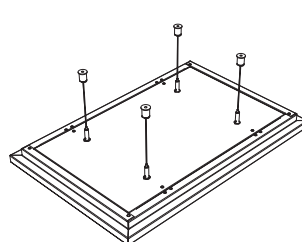

METAL Sonic Element, 20x20mm ivica