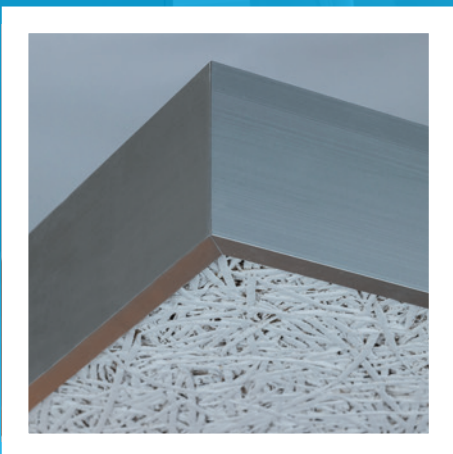

Floating Canopy Systems
HERADESIGN® Sky Line
(HERADESIGN® End Profile)
Individual

- HERADESIGN® Sky Line is an anodised profile edge piece, that can be fixed to the sides of the HERADESIGN® ceiling canopy
- HERADESIGN® Sky Line is available with a HERADESIGN® Superfine, Fine, Macro, Micro or Plano surface
- Quick and easy to install
- Available in Vario Design and RAL and NCS colours for HERADESIGN® cover layers

Floating Canopy Systems
HERADESIGN® Sky Line
 Individual

Surface 	HERADESIGN® Fine, Fine A2 		HERADESIGN® Superfine, Superfine A2 						
	HERADESIGN® Micro 	HERADESIGN® Macro 	HERADESIGN® Plano 						
	Edge details 		 AK-01	 GK	 AK-02/5				
	Thickness (mm) 	25							
Dimension of profile (mm) 	56/42mm, profile length 3000mm								
System 	Symmetrical profile for HERADESIGN® 25mm thick panels Metal or wooden double layer grid system for screw mounting								
Profile weight 	0.54 kg/m								
Colours 	Standard colours		vo Vario Design colours						
	 White <small>Similar to RAL 9010</small>	 Beige <small>Natural tone 13</small>	 Granite	 Steel	 Green Marble	 Copper	 Oak	 Brass	 Sandstone
	<ul style="list-style-type: none"> • The colour options listed refer to HERADESIGN® cover layers only. • Other colours from popular RAL and NCS colour systems are available. • Deviations in colour and visual appearance may occur due to the rough fibre and panel surface. 								
Fire reaction 	Euroclass B-s1,d0 and A2-s1,d0 according EN 13501-1								
Humidity resistance 	Suitable for rooms with a constant humidity of up to 90% For applications where there is a constant humidity in excess of 80%, construction physics advice is recommended								