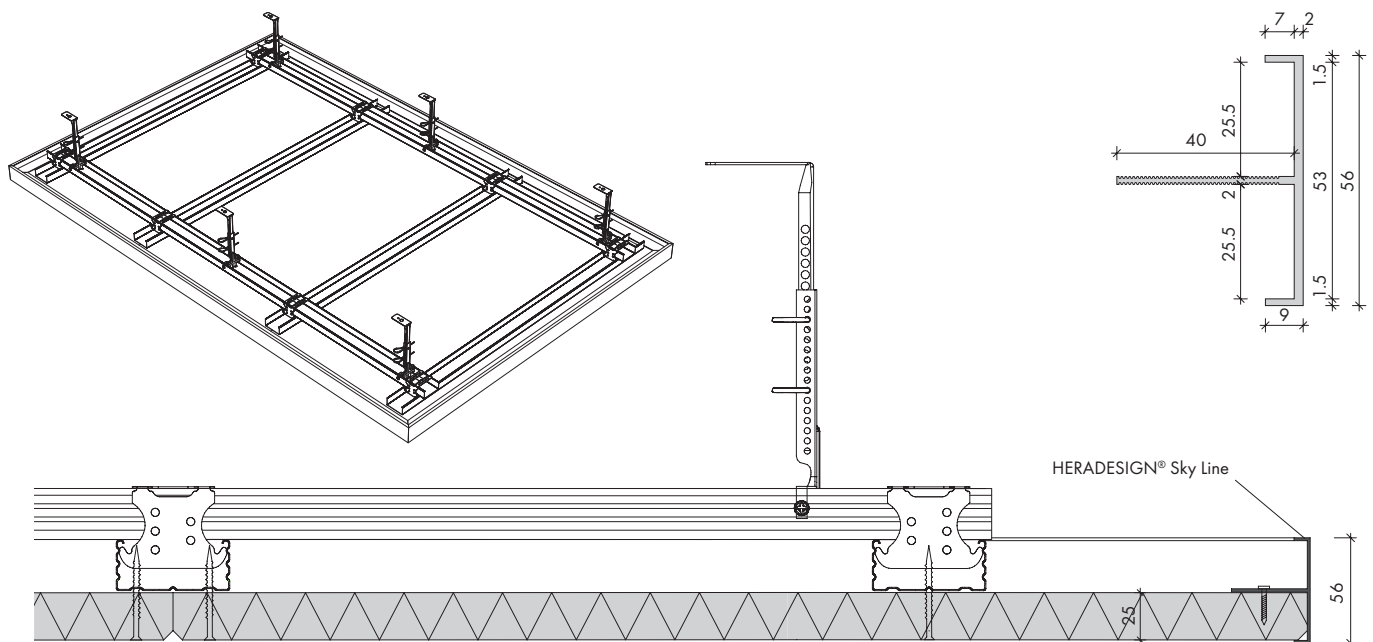

Floating Canopy Systems
HERADESIGN® Sky Line
(HERADESIGN® End Profile)
Individual

- HERADESIGN® Sky Line is an anodised profile edge piece, that can be fixed to the sides of the HERADESIGN® ceiling canopy
- HERADESIGN® Sky Line is available with a HERADESIGN® Superfine, Fine, Macro, Micro or Plano surface
- Quick and easy to install
- Available in Vario Design and RAL and NCS colours for HERADESIGN® cover layers

Floating Canopy Systems
HERADESIGN® Sky Line
 Individual

Surface 	HERADESIGN® Fine, Fine A2 		HERADESIGN® Superfine, Superfine A2 						
	HERADESIGN® Micro 	HERADESIGN® Macro 	HERADESIGN® Plano 						
	Edge details 		 AK-01	 GK	 AK-02/5				
	Thickness (mm) 	25							
Dimension of profile (mm) 	56/42mm, profile length 3000mm								
System 	Symmetrical profile for HERADESIGN® 25mm thick panels Metal or wooden double layer grid system for screw mounting								
Profile weight 	0.54 kg/m								
Colours 	Standard colours		vo Vario Design colours						
	 White <small>Similar to RAL 9010</small>	 Beige <small>Natural tone 13</small>	 Granite	 Steel	 Green Marble	 Copper	 Oak	 Brass	 Sandstone
	<ul style="list-style-type: none"> • The colour options listed refer to HERADESIGN® cover layers only. • Other colours from popular RAL and NCS colour systems are available. • Deviations in colour and visual appearance may occur due to the rough fibre and panel surface. 								
Fire reaction 	Euroclass B-s1,d0 and A2-s1,d0 according EN 13501-1								
Humidity resistance 	Suitable for rooms with a constant humidity of up to 90% For applications where there is a constant humidity in excess of 80%, construction physics advice is recommended								