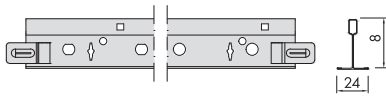

■ DONN® DX24 | Main Runners (bulb-to-bulb connection)

Item reference	Dimensions (mm)				Content/carton		Weight/carton kg	Cartons/pallet
	Length	Width	Height	Slot centres	pcs	lm		
DX24XH375W	3750	24	38	156.25	20	75.00	24.00	60
DX24XH370W	3700	24	38	100	20	74.00	21.00	60
DX24XH3375W	3375	24	38	337.5	20	67.50	25.00	60