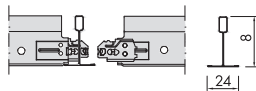

■ DONN® DX24 | Cross Tees (stab system - joggled GK)

Cross Tees - Slotted

DX24TH180W	1800	24	38	300	32	57.60	17.00	45
DX24XH150W	1500	24	38	750	32	48.00	16.00	45
DX24XM135W	1350	24	32	337.5	60	81.00	25.00	75
DX24TM125W	1250	24	32	312.5	60	75.00	20.00	75
DX24TM120W	1200	24	32/38	300	60	72.00	19.00	75
DX24TS67,5W	675	24	25	337.5	60	40.50	8.00	144
DX24TS62,5W	625	24	25	312.5	60	37.50	7.50	150
DX24TS60W	600	24	25/38	300	60	36.00	7.00	150

Available in Matt Black (LM), Metal 06 D for an additional charge. Special colours on request.