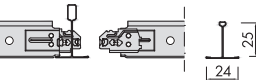

Cross Tees - Unslotted

DX24TS31,25W	312,5	24	25	-	60	18.75	4.30	100
DX24TS30W	300	24	25	-	60	18.00	4.20	100

Available in Matt Black (LM), Metal 06 D for an additional charge. Special colours on request.

Section Drawings

■ DONN® DX24 | Main Runners (bulb-to-bulb connection)

Length	78.125	156.25	21 x 156.25	156.25	78.125
3750	78.125	156.25	21 x 156.25	156.25	78.125
3700	50	100	34 x 100	100	50
3375	168.75	337.5	7 x 337.5	337.5	168.75

■ DONN® DX24 | Cross Tees (stab system - joggled GK)

Length	600	2 x 300	600
1800	600	2 x 300	600
1350	375	2 x 300	375
1250	312.5	2 x 312.5	312.5
1200	300	2 x 300	300

Length	750	750
1500	750	750
675	337.5	337.5
625	312.5	312.5
600	300	300

Length	312.5 / 300
312.5 / 300	312.5 / 300