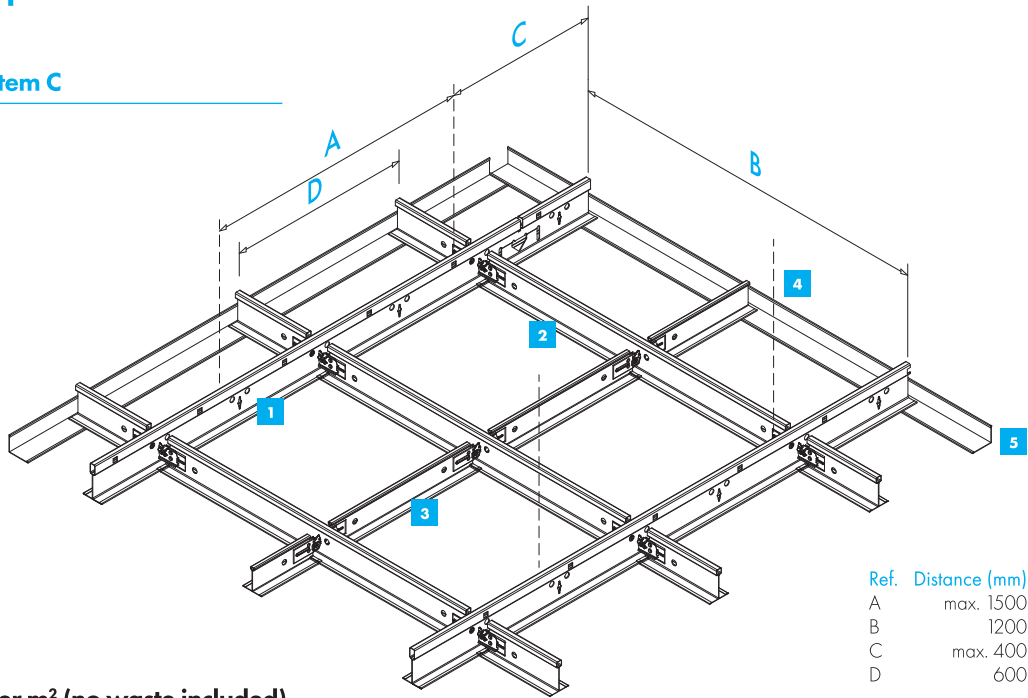

System Drawing - System C

Ref.	Distance (mm)
A	max. 1500
B	1200
C	max. 400
D	600

Material required per m² (no waste included)

No.	Description	Item reference	Module 600 x 600	Module 625 x 625	Module 1200 x 600	Module 1250 x 625
1	Main Runner	DX24XH370W DX24XH375W	0.84 lm	– 0.80 lm	0.84 lm	– 0.80 lm
2	Long Cross Tee	DX24TM 120W DX24TM 125W	1.67 lm	– 1.60 lm	1.67 lm	– 1.60 lm
3	Short Cross Tee	DX24TS60W DX24TS62,5W	0.84 lm	– 0.80 lm	–	–
4	Hanger	–	0.70 pcs	0.64 pcs	0.70 pcs	0.64 pcs
	Retaining Clip	–	5.56 pcs	5.56 pcs	5.56 pcs	5.56 pcs
	Tiles	–	2.78 pcs	2.56 pcs	1.39 pcs	1.28 pcs
5	Perimeter Trim		Dependent on room dimensions (approx. 0.6 lm/m²)			

Load Table | Maximum permissible weight (kg/m²)

Main Runner distances	1800 mm	1200 mm	1250 mm	600 mm	625 mm
Hanger distance A (mm)	Module 600 x 600	Module 600x600, 1200x600	Module 625x625, 1250x625	Module 600x600, 1200x600	Module 625x625, 1250x625
800	5.0	14.1	12.1	25.0	25.0
1000	5.0	11.6	10.3	25.0	25.0
1200	5.0	8.3	7.6	18.8	17.7
1500	3.2	4.7	4.5	10.2	9.7

Note:
The load per m² must be evenly distributed (no extra point loads).
After loading, the deflection will remain within the permitted deflection according to class 1 (L/500) of EN 13964, provided the grid is laid out as shown.