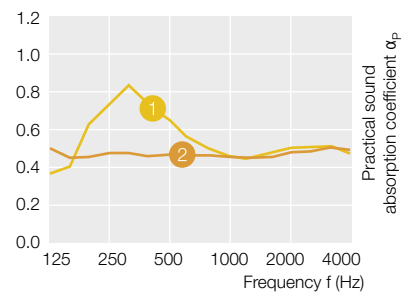

# HERADESIGN® *micro*

1-layer magnesite bonded wood wool acoustic panel

- fine pored surface texture
- building biology recommended

Product data sheet  
HERADESIGN® *micro*

Product range for HERADESIGN® *micro*

Nominal size mm (further sizes on request)		600 x 600 mm
		625 x 625 mm
		1200 x 600 mm
		1250 x 625 mm
Thickness	1-layer	25 mm
		35 mm
Weight kg/m <sup>2</sup>		15.0 (25 mm)
		19.0 (35 mm)
ABZ General Building Approval: Z-23.15-1562		
Reaction to fire according to EN 13501-1: B-s1, d0		
Special formats on request	Length of max. 2500 mm	

Sound absorption values

①  $\alpha_w$  up to 0.35 NRC = up to 0.35

②  $\alpha_w$  up to 0.45 NRC = up to 0.40