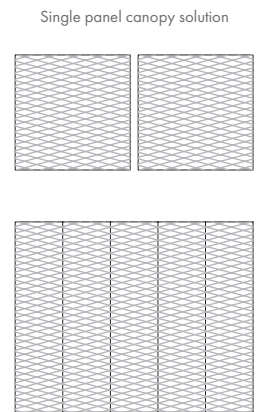

MESH Sky Element Hook MT

Grouped

Edge details	MESH Sky Element Hook MT vd X = Mesh thickness		
System	U-Profile (cross-connected)		
Dimensions (mm)	Panel length: 585 - 2485 (in steps of 25mm) Panel width: (RB25) 298 - 602 (in steps of 8mm) / (RB35, RB55) 247 - 700		
Material & patterns	Galvanised steel RB25 = 1.0mm RB35 / RB55 = 1.5mm RB25 R16 x 8 - 2 x 1 Open area: 50% RB35 R28 x 10 - 2 x 1.5 Open area: 58% RB55 R43 x 13 - 2.5 x 1.5 Open area: 62%		
Colours	RAL 9010 vd Other colours RAL 9005 RAL 9006 RAL 9007		
Weight	RB25 6.8 - 14.0 kg/m²	RB35 7.6 - 16.0 kg/m²	RB55 7.2 - 15.5 kg/m²
Fire reaction	Euroclass A2-s1, d0 as per EN 13501-1		Values applicable for RAL 9010 solutions only.
Humidity resistance	95% RH		
Indoor air quality	A+		
Cleanability			
Sustainability	≈14% EN ISO 14021 EN ISO 14025 Silver*		*Value applicable for RAL 9010 solutions only.
Design options	Dimensions Colours Patterns Cut-Outs Megapanel		

[Previous page] MESH Sky Element Hook MT (© Knauf Ceiling Solutions)

vd Options with this icon are available from our **Vario Design** range. Some combinations of colours and/or perforations are not available for every product. Products may vary from country to country. Please contact your local sales representative. For further information and legal notice, please visit our website. knaufceilingsolutions.com