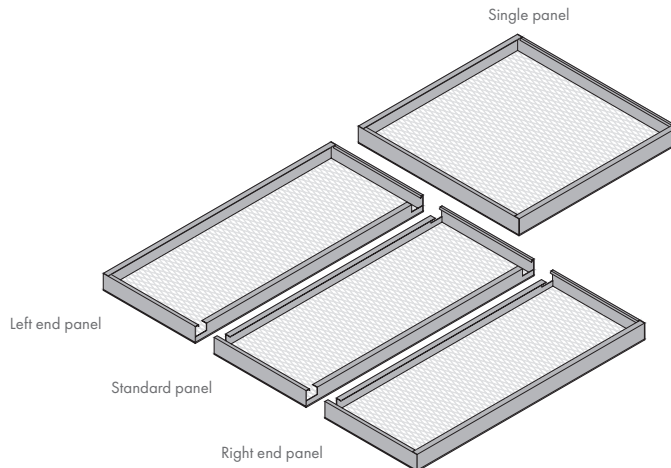

MESH Sky Element Hook MT

Grouped

Edge details	MESH Sky Element Hook MT vd X = Mesh thickness		
System	U-Profile (cross-connected)		
Dimensions (mm)	Panel length: 585 - 2485 (in steps of 25mm) Panel width: (RB25) 298 - 602 (in steps of 8mm) / (RB35, RB55) 247 - 700		
Material & patterns	Galvanised steel RB25 = 1.0mm RB35 / RB55 = 1.5mm RB25 R16 x 8 - 2 x 1 Open area: 50% RB35 R28 x 10 - 2 x 1.5 Open area: 58% RB55 R43 x 13 - 2.5 x 1.5 Open area: 62%		
Colours	RAL 9010 vd Other colours RAL 9005 RAL 9006 RAL 9007		
Weight	RB25 6.8 - 14.0 kg/m²	RB35 7.6 - 16.0 kg/m²	RB55 7.2 - 15.5 kg/m²
Fire reaction	Euroclass A2-s1, d0 as per EN 13501-1		Values applicable for RAL 9010 solutions only.
Humidity resistance	95% RH		
Indoor air quality	A+		
Cleanability			
Sustainability	≈14% EN ISO 14021 EN ISO 14025 Silver*		*Value applicable for RAL 9010 solutions only.
Design options	Dimensions Colours Patterns Cut-Outs Megapanel		

[Previous page] MESH Sky Element Hook MT (© Knauf Ceiling Solutions)

vd Options with this icon are available from our **Vario Design** range. Some combinations of colours and/or perforations are not available for every product. Products may vary from country to country. Please contact your local sales representative. For further information and legal notice, please visit our website. knaufceilingsolutions.com