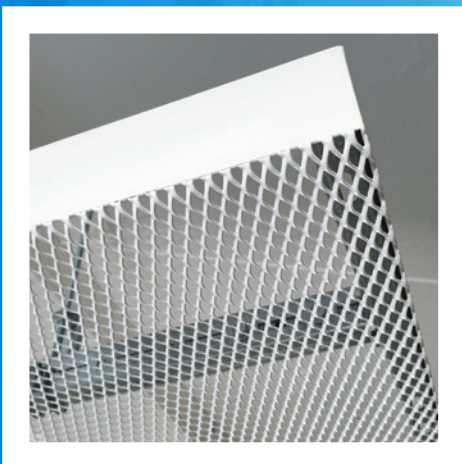

## MESH Sky Element Hook MT

(MESH Canopy MT)

Grouped

- MESH Sky Element Hook MT offers optimum flexibility and design freedom. Breathe new life into your ceiling architecture – with a creative design, impressive simplicity and high performance.
- Flat visible side, without upturn, with welded stiffening profiles on all edges.
- Standard, end and single panels available.
- Fully configurable large size panels.
- Additional design options available as part of our **Vario Design** range.
- Ideal for open spaces and large rooms with flexible partitioning.