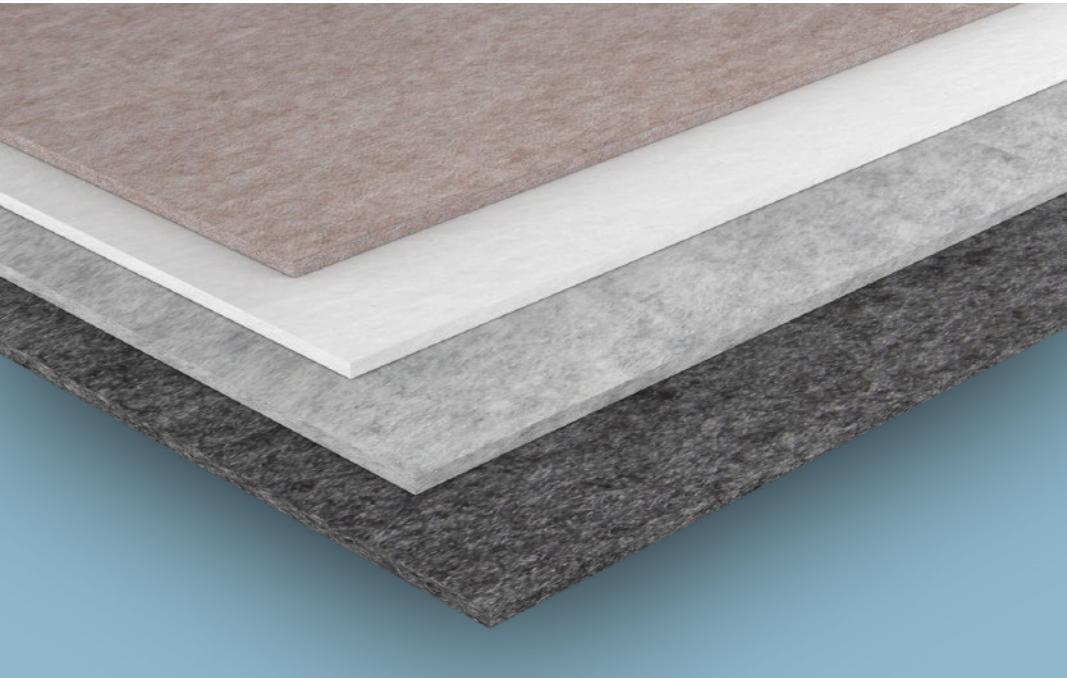

Note on English translation / Hinweise zur englischen Fassung

This is a translation of the product data sheet valid in Germany.

All stated details and properties are in compliance with the regulations of the German standards and building regulations. They are only applicable for the specified products, system components, application rules, and construction details in connection with the specifications of the respective certificates and approvals.

Knauf Gips KG denies any liability for applications outside of Germany as this requires changes acc. to the respective national standards and building regulations.

Drywall Systems

E313.de

Product Data Sheet

2024-02

Cleaneo Smart

Highly-efficient felt absorber for improvement of the room acoustics

Product description

Cleaneo Smart is a robust, extremely lightweight and customizable felt absorber element and can be easily used as both a ceiling canopy as well as a wall absorber.

Storage

Store on board pallets in a dry environment.

Quality

In compliance with EN 15102, the product is subject to initial type testing and continuous factory production control and bears the CE marking.

Properties and added value

- Suitable for walls and ceilings
- Fast and clean application
- Easy to clean
- Robust
- Ball impact safety when screw fastened with the frame
- Living healthy material
- Colours:
  White (small extraneous fibre inclusions possible), light grey, basalt grey, natural
- Consists of up to 85 % recycled PET
- 100 % recyclable